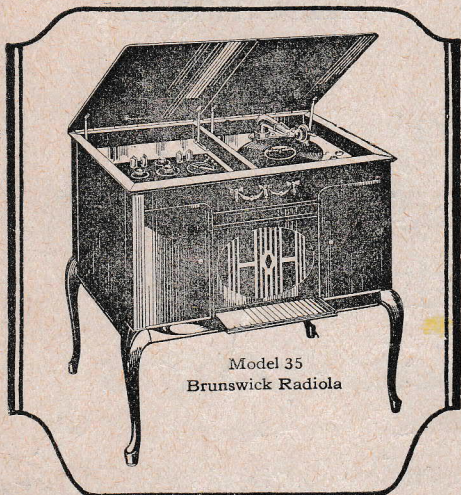

Now see the new
Brunswick Radiolas

The Outstanding Musical Triumph of the Age!

Model 35
Brunswick Radiola

Combining the Brunswick Phonograph and the Can. General Electric Radiola IIIa. Reproduction and amplification come in perfectly through the patented Dual Purpose Valve and Brunswick All-Wood Oval Horn. New Reduced Price, $360.00.

ABSOLUTELY distinct in design, appearance and performance these newest musical instruments are unrivalled.

Each model, though it differs in style, is of the highest quality and combines the famous Brunswick phonograph with all its exclusive features, and a Can. General Electric Radiola. By means of the patented Dual Purpose valve, amplification may be switched at any time from record to radio or vice versa.

Easy terms will be arranged for you on any Brunswick Radiola by Brunswick Dealers.

BRUNSWICK HALL
228 Yonge St., Toronto

The Sign of Musical Prestige
Brunswick
PHONOGRAPHS · RECORDS · RADIOLAS