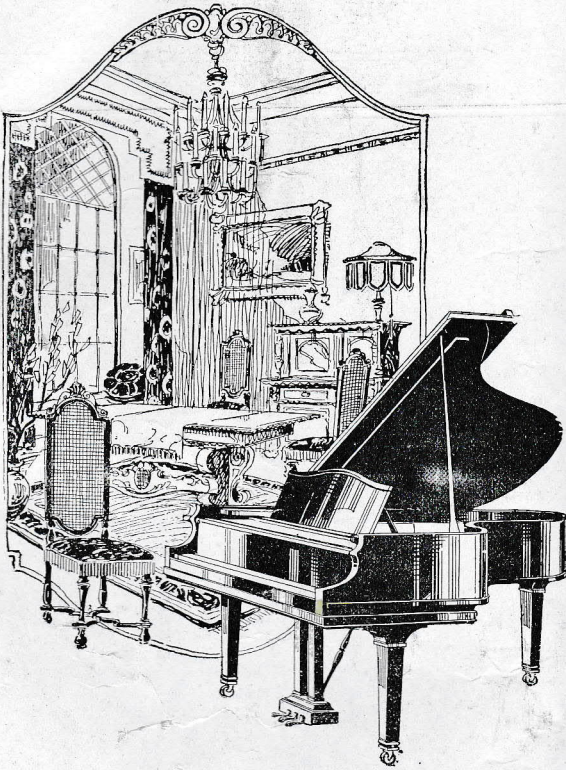

MASSEY MUSIC HALL

NORMAN M. WITHROW - Manager

RACHMANINOFF

MONDAY EVENING
MARCH 23RD, 1925

*"Ye Olde Firme"—Established
1850—75 years*

Anyone Can Own a
Heintzman & Co. Piano

despite the acknowledged fact that it is the world's best piano—
the finest piano made to-day.

Wherever music is heard, the name of Ye Olde Firme carries the
leadership with it. It is the standard in piano building to-day
—and is accepted and taken as the standard at home and abroad
—the world over.